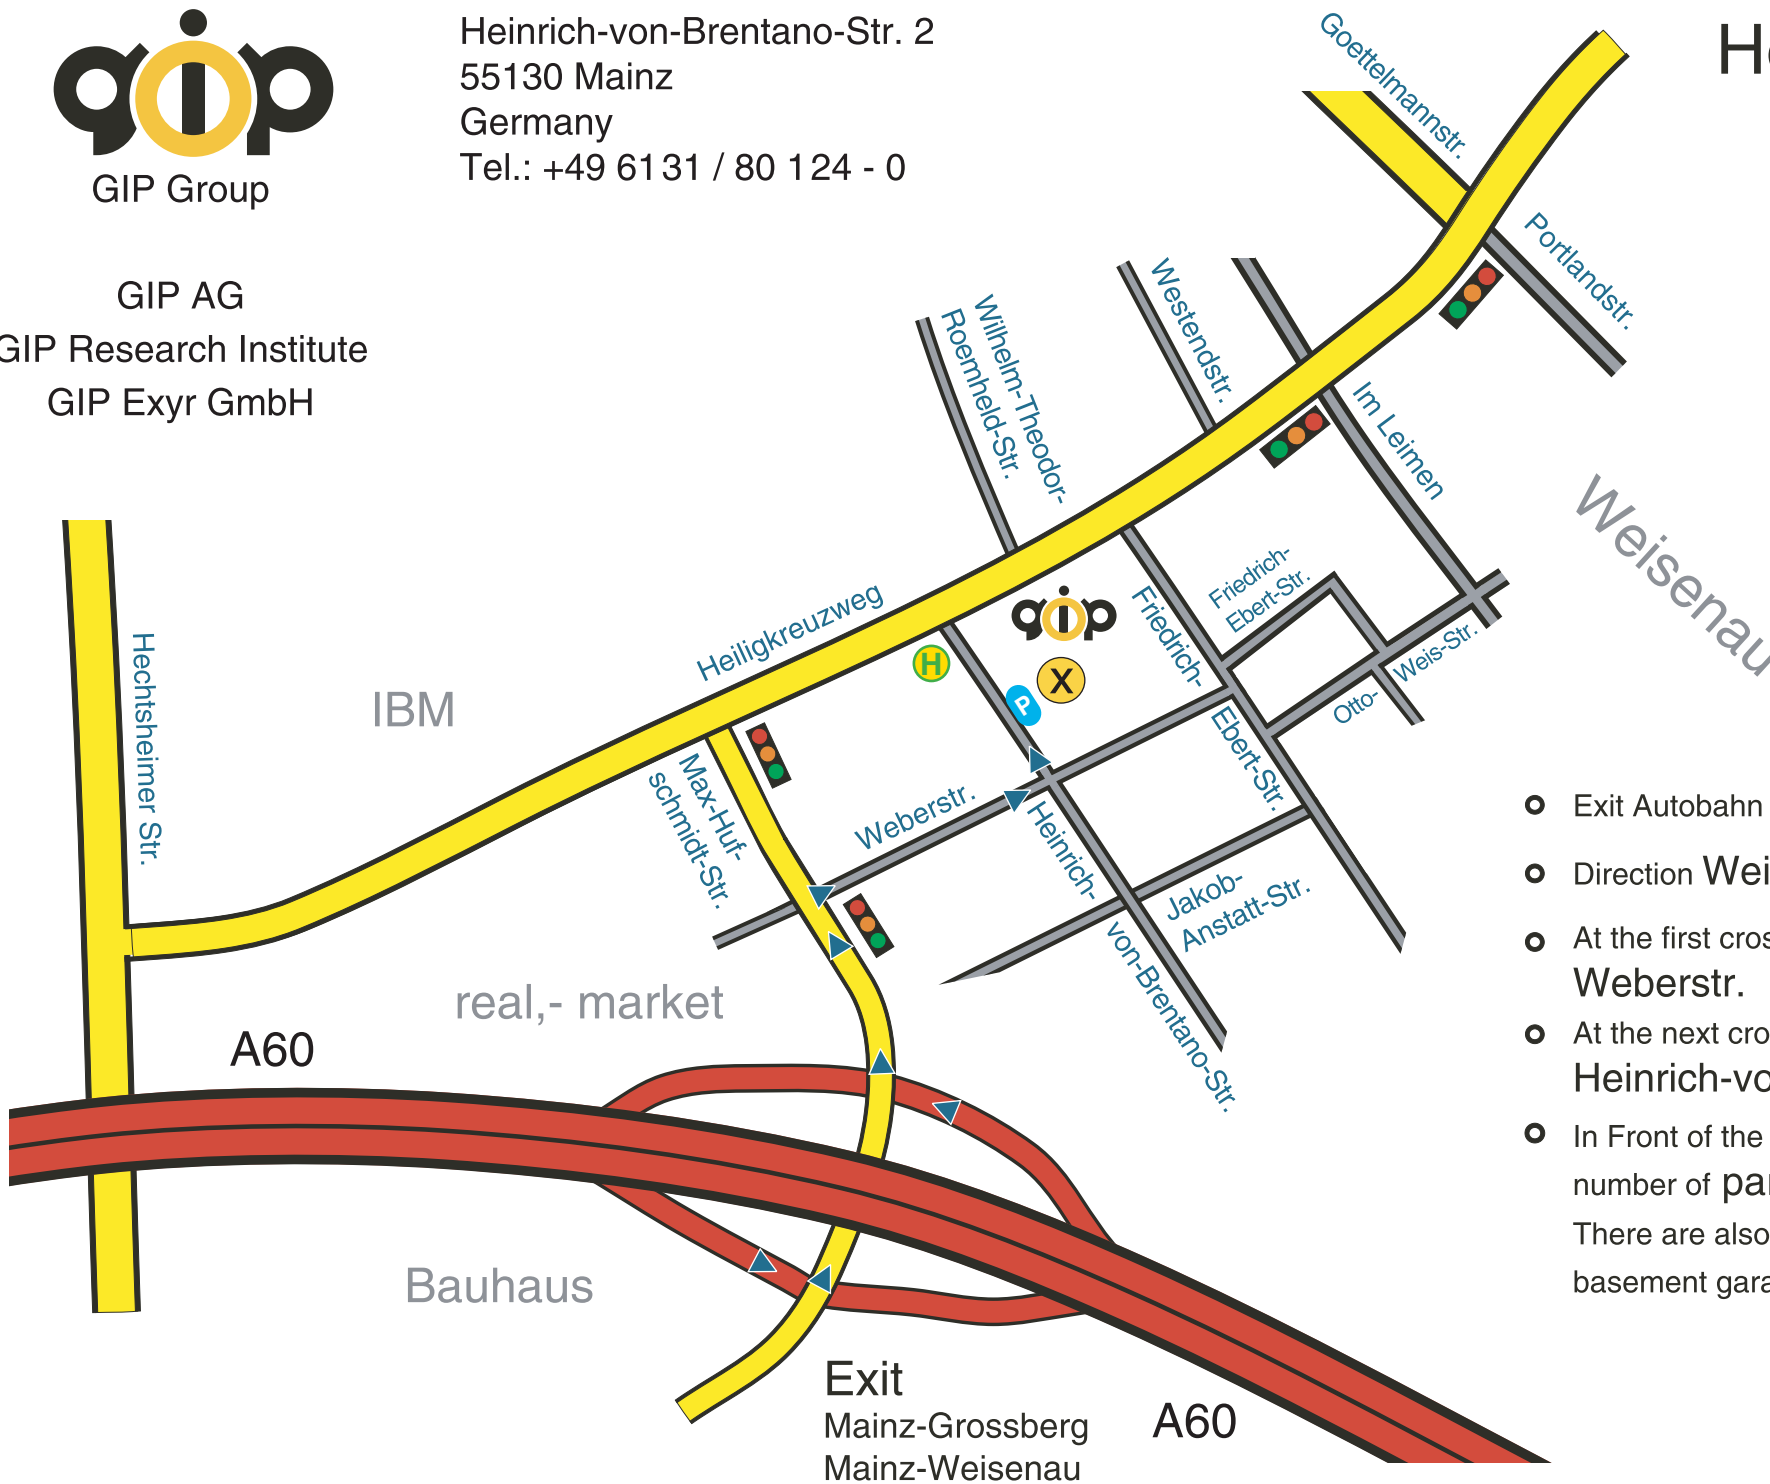

Heinrich-von-Brentano-Str. 2
 55130 Mainz
 Germany
 Tel.: +49 6131 / 80 124 - 0

How to find us

GIP AG
 GIP Research Institute
 GIP Exyr GmbH

- Exit Autobahn at Mainz-Weisenau
- Direction Weisenau
- At the first crossroads turn right into Weberstr.
- At the next crossroads turn left into Heinrich-von-Brentano-Str.
- In Front of the building there is a small number of parking spaces available
 There are also parking spaces in the basement garage (entrance Weberstr.)